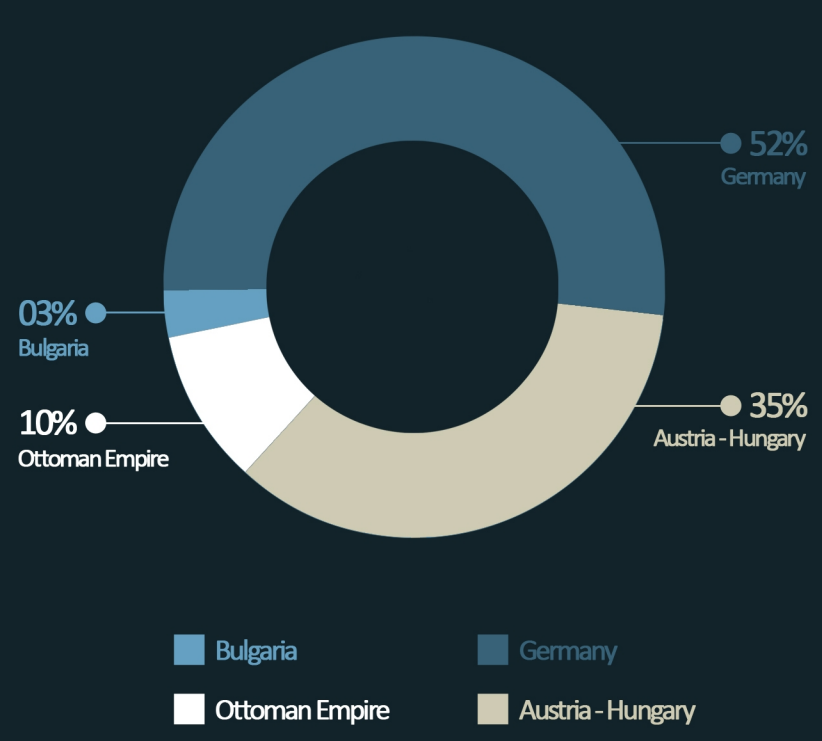

THE GREAT WAR 100

Casualties Of The War

There were **35,000,000** casualties (killed / wounded) during WW1

WW1 Death Summary

Central Powers Death Summary

Allied Death Summary

WW1 Death Rate

During WW1, **230** soldiers perished for each hour of the four and a quarter years it continued

British Amputees

At the end of the war there were **250,000** wounded British soldiers who suffered total or partial amputation

Train Deaths

In December 1917 in France, over **600** soldiers died in the world's worst ever train accident

The Battle Of Verdun

The Battle of Verdun in 1916 caused **1,000,000** casualties (approx), about half of which were killed