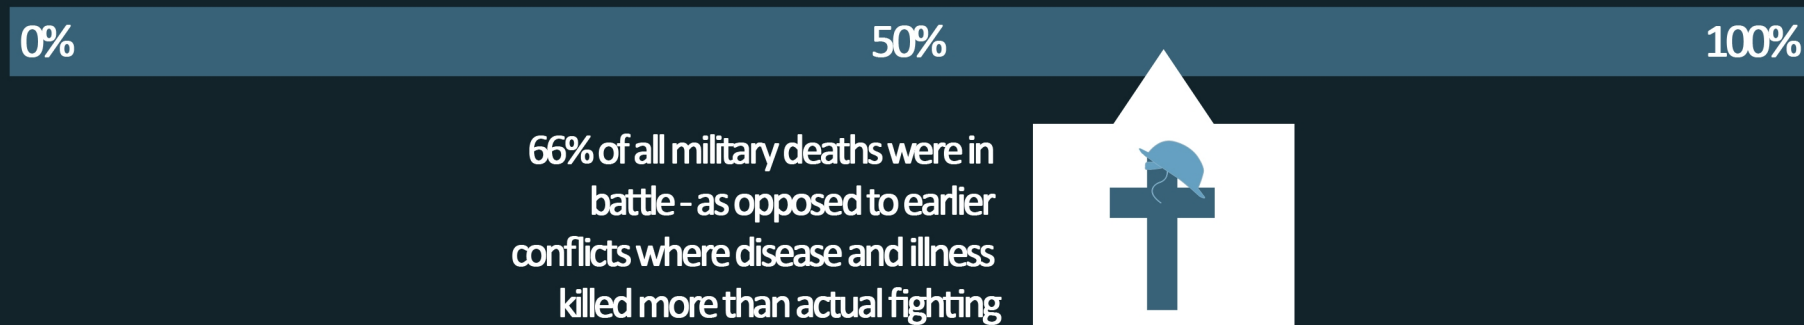

THE GREAT WAR 100

Casualties Of The War

There were **35,000,000** casualties (killed / wounded) during WW1

WW1 Death Summary

Central Powers Death Summary

Allied Death Summary

WW1 Death Rate

During WW1, **230** soldiers perished for each hour of the four and a quarter years it continued

British Amputees

At the end of the war there were **250,000** wounded British soldiers who suffered total or partial amputation

Train Deaths

In December 1917 in France, over **600** soldiers died in the world's worst ever train accident