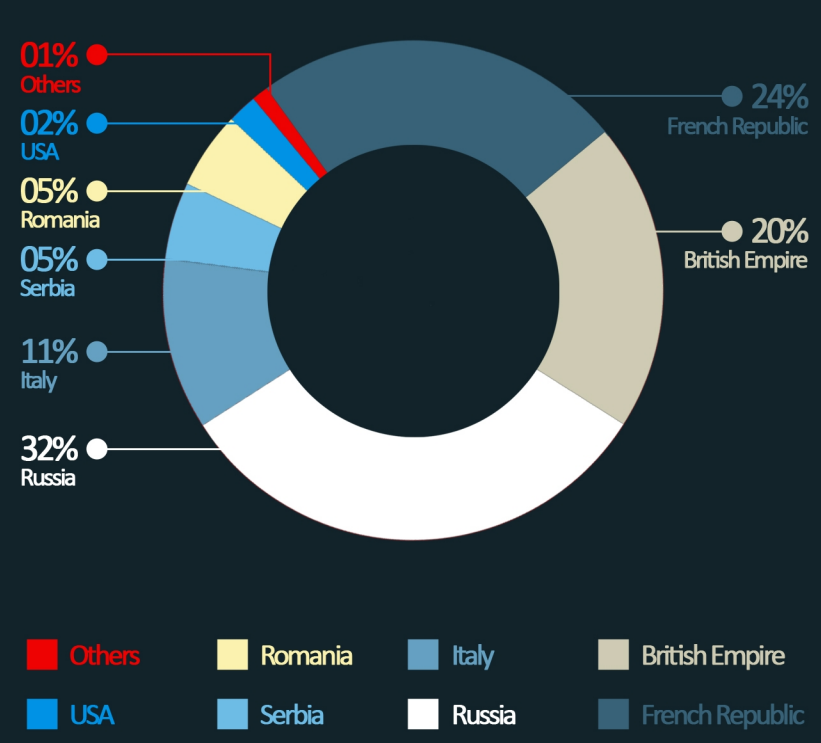

THE GREAT WAR 100

Casualties Of The War

There were **35,000,000** casualties (killed / wounded) during WW1

WW1 Death Summary

Central Powers Death Summary

Allied Death Summary

WW1 Death Rate

During WW1, **230** soldiers perished for each hour of the four and a quarter years it continued

British Amputees

At the end of the war there were **250,000** wounded British soldiers who suffered total or partial amputation

Train Deaths

In December 1917 in France, over **600** soldiers died in the world's worst ever train accident

British Casualties

Of all British soldiers mobilised, **33.67%** were killed or wounded

French Casualties

Of all French soldiers mobilised, **67.9%** were killed or wounded

Unknown Graves

7,500,000 soldiers who died in WW1 have no known grave.

The Battle Of Verdun

The Battle of Verdun in 1916 caused **1,000,000** casualties (approx), about half of which were killed