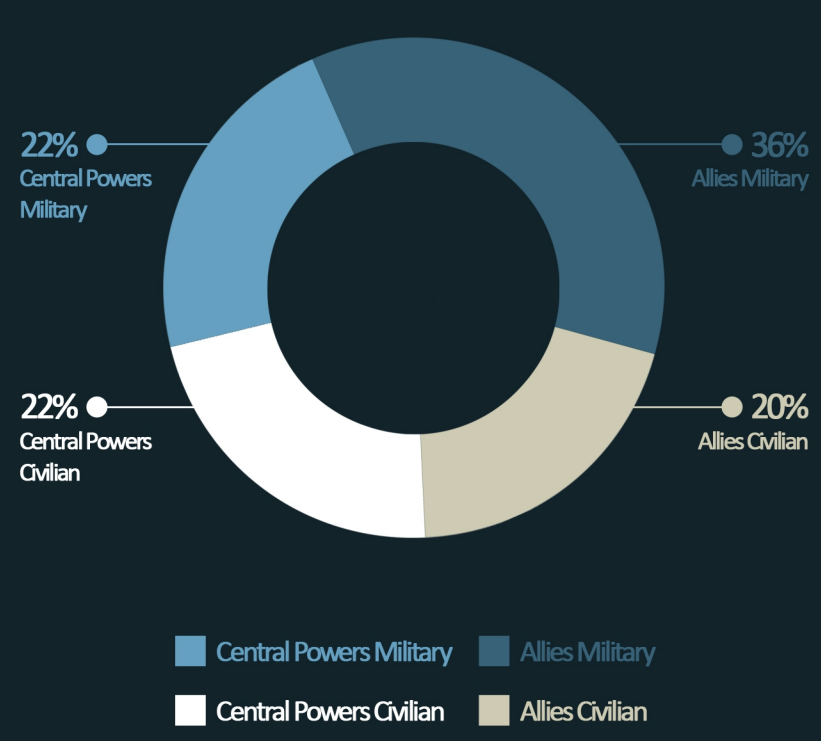

THE GREAT WAR 100

Casualties Of The War

There were **35,000,000** casualties (killed / wounded) during WW1

WW1 Death Summary

Central Powers Death Summary

Allied Death Summary

WW1 Death Rate

During WW1, **230** soldiers perished for each hour of the four and a quarter years it continued

British Amputees

At the end of the war there were **250,000** wounded British soldiers who suffered total or partial amputation

Train Deaths

In December 1917 in France, over **600** soldiers died in the world's worst ever train accident

The Battle Of Verdun

The Battle of Verdun in 1916 caused **1,000,000** casualties (approx), about half of which were killed